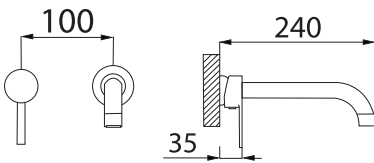

Savona, mutfak ve banyonuza modern bir zarafet katan tek kollu bir bataryadır. Yüksek kalite krom kaplamalı paslanmaz çelik gövdesi, çizilmelere ve korozyona karşı uzun ömürlü koruma sunar. Ergonomik kumanda kolu sayesinde su sıcaklığı ve debisi tek hareketle ayarlanabilir; entegre perlatör ise akışı yumuşatarak su tasarrufu sağlar. 360° dönebilen çıkış ucu, geniş hareket alanı sunarak her köşede konforlu kullanım vad ediyor. İnce kare profili ve parlak yüzeyiyle Savona, granit eviyelerinizin sadeliğini tamamlayacak şık bir vurgu oluşturur.

The Savona single-lever faucet brings a touch of contemporary elegance to your kitchen or bathroom. Its high-quality chrome-plated stainless steel body delivers long-lasting protection against scratches and corrosion. The ergonomic control lever allows effortless adjustment of water temperature and flow with one hand, while the integrated aerator softens the stream and promotes water savings. A 360° swivel spout ensures maximum flexibility, reaching every corner of your sink with ease. With its slim square profile and lustrous finish, Savona perfectly complements granite basins and adds a refined accent to any modern décor.

SİYAH
BLACK

ANTRASİT
ANTHRACITE

GRİ
GREY

BEYAZ
WHITE

KREM
CREAM

KAPUÇİNO
CAPPUCCINO

RENK SEÇENEKLERİ / COLOR OPTIONS