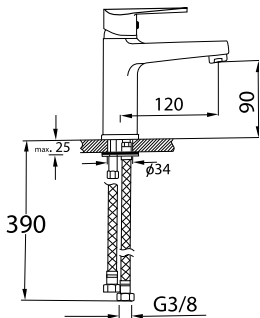

NUBIRA

Savona, mutfak ve banyonuza modern bir zarafet katan tek kollu bir bataryadır. Yüksek kalite krom kaplamalı paslanmaz çelik gövdesi, çizilmelere ve korozyona karşı uzun ömürlü koruma sunar. Ergonomik kumanda kolu sayesinde su sıcaklığı ve debisi tek hareketle ayarlanabilir; entegre perlatör ise akışı yumuşatarak su tasarrufu sağlar. 360° dönebilen çıkış ucu, geniş hareket alanı sunarak her köşede konforlu kullanım vad ediyor. İnce kare profili ve parlak yüzeyiyle Savona, granit eviyelerinizin sadeliğini tamamlayacak şık bir vurgu oluşturur.

The Savona single-lever faucet brings a touch of contemporary elegance to your kitchen or bathroom. Its high-quality chrome-plated stainless steel body delivers long-lasting protection against scratches and corrosion. The ergonomic control lever allows effortless adjustment of water temperature and flow with one hand, while the integrated aerator softens the stream and promotes water savings. A 360° swivel spout ensures maximum flexibility, reaching every corner of your sink with ease. With its slim square profile and lustrous finish, Savona perfectly complements granite basins and adds a refined accent to any modern décor.

SİYAH
BLACK

ANTRASİT
ANTHRACITE

GRİ
GREY

BEYAZ
WHITE

KREM
CREAM

KAPUÇİNO
CAPPUCCINO

RENK SEÇENEKLERİ / COLOR OPTIONS