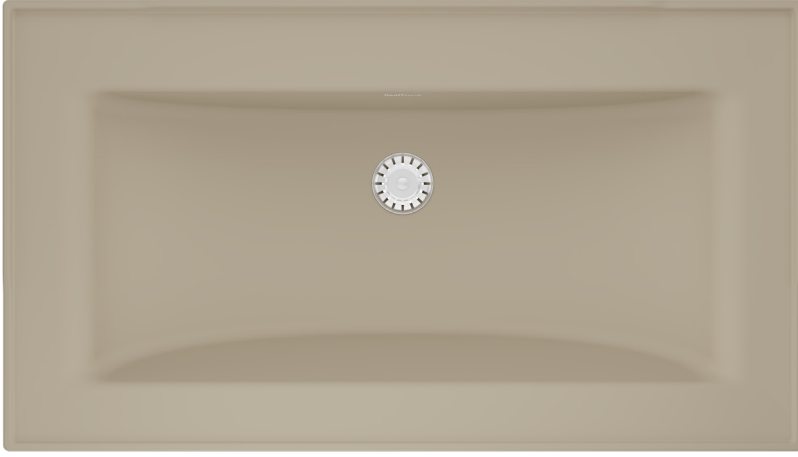

Ürün Bilgileri Product Details

Aura 80, sağlam granit malzeme ile üretilmiş olup, derin ve çarpıcı siyah tonuyla banyonuza modern bir şıklık kazandırır. Ergonomik oval formu suyun akışını nazikçe yönlendirirken, antibakteriyel kaplaması hijyenik bir kullanım sunar. 800x450 mm dış ölçüleri ve 135 mm kova derinliğiyle Aura 80, işlevselliği estetikle buluşturur. Kusursuz yüzey dokusu ve güçlü duruşuyla Aura, her banyoda etkileyici bir odak noktası yaratır.

Aura 80 is crafted from robust granite and brings a bold, modern elegance to your bathroom with its deep black tone. Its ergonomic oval shape gently guides water flow, while the antibacterial coating guarantees hygienic use. With external dimensions of 800x450 mm and a bowl depth of 135 mm, Aura 80 seamlessly combines functionality and style. With its flawless texture and commanding presence, Aura becomes the striking focal point of any bathroom.