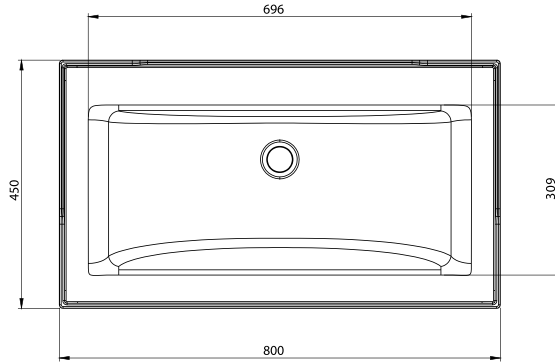

AURA 80

Renk Seçenekleri Color Options

Teknik Çizim Technical Drawing

Aura 80 modeli, siyah, antrasit, gri, krem, kapuçino ve beyaz olmak üzere 6 farklı renk seçeneğiyle banyonuza hem güçlü hem de zarif bir atmosfer kazandırır. Mint yeşili ve pudra tonlarını andıran yumuşak geçişlerden, mat siyah ve antrasit gibi çarpıcı renklere kadar uzanan paletiyle her dekorasyon tarzına uyum sağlar.

Sağlam granit yüzeyi ve akıcı hatlara sahip tasarımıyla hem uzun ömürlü kullanım hem de estetik bir bütünlük sunar. Aura 80 ile banyonuza modern, sofistike ve kararlı bir duruş katın.

Aura 80 offers a bold and elegant atmosphere with six versatile color options: black, anthracite, grey, cream, cappuccino, and white. From soft tones reminiscent of mint green and powder, to striking shades like matte black and deep anthracite, it blends seamlessly with any interior style.

Its durable granite surface and fluid design lines provide both lasting performance and visual harmony. Add a sophisticated and confident presence to your bathroom with Aura 80.