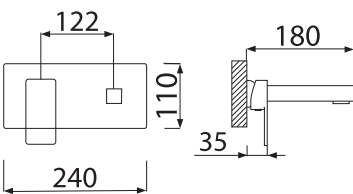

Savona, mutfak ve banyonuzda modern bir zarafet katan tek kollu bir bataryadır. Yüksek kalite krom kaplamalı paslanmaz çelik gövdesi, çizilmelere ve korozyona karşı uzun ömürlü koruma sunar. Ergonomik kumanda kolu sayesinde su sıcaklığı ve debisi tek hareketle ayarlanabilir; entegre perlatör ise akışı yumuşatarak su tasarrufu sağlar. 360° dönebilen çıkış ucu, geniş hareket alanı sunarak her köşede konforlu kullanım vad ediyor. İnce kare profili ve parlak yüzeyiyle Savona, granit eviyelerinizin sadeliğini tamamlayacak şık bir vurgu oluşturur.

The Savona single-lever faucet brings a touch of contemporary elegance to your kitchen or bathroom. Its high-quality chrome-plated stainless steel body delivers long-lasting protection against scratches and corrosion. The ergonomic control lever allows effortless adjustment of water temperature and flow with one hand, while the integrated aerator softens the stream and promotes water savings. A 360° swivel spout ensures maximum flexibility, reaching every corner of your sink with ease. With its slim square profile and lustrous finish, Savona perfectly complements granite basins and adds a refined accent to any modern décor.

SİYAH
BLACK

ANTRASİT
ANTHRACITE

GİRİ
GREY

BEYAZ
WHITE

KREM
CREAM

KAPUÇİNO
CAPPUCCINO

RENK SEÇENEKLERİ / COLOR OPTIONS

SİYAH / BLACK

ANTRASİT / ANTHRACITE

GİRİ / GRAY

KAPUÇİNO / CAPPUCCINO