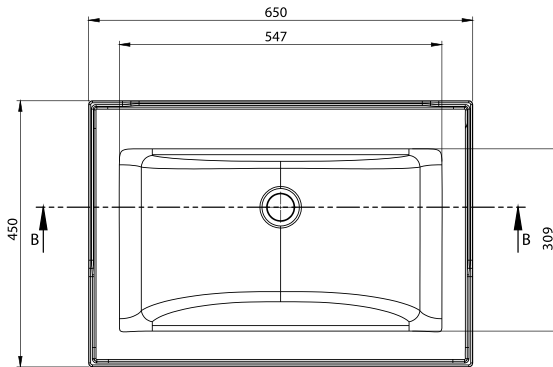

AURA 65

Renk Seçenekleri Color Options

SIYAH
BLACK

ANTRASİT
ANTHRACITE

GİRİ
GREY

BEYAZ
WHITE

KREM
CREAM

KAPUÇİNO
CAPPUCCINO

Teknik Çizim Technical Drawing

Aura 65 modeli, doğadan ilham alan 6 ana renk seçeneğiyle banyonuza sıcaklık ve zarafet kazandırır. Siyah, antrasit, gri, krem, kapuçino ve beyaz tonlarıyla her dekorasyon stiline uyum sağlayarak zamansız bir estetik sunar.

Granit yüzeyin dayanıklılığı, özenli işçilikle birleşerek hem uzun ömürlü kullanım hem de görsel bütünlük sağlar. Kompakt formuyla işlevselliği estetikle buluşturan Aura 65, banyonuza huzurlu, modern ve dengeli bir atmosfer kazandırır.

The Aura 65 model brings warmth and refined elegance to your bathroom with six nature-inspired core color options. With tones like black, anthracite, grey, cream, cappuccino, and white, it blends seamlessly into any interior style while offering timeless aesthetic appeal.

Its durable granite surface, combined with meticulous craftsmanship, ensures both long-lasting performance and visual harmony. With its compact form and functional elegance, Aura 65 adds a calm, modern, and balanced atmosphere to your bathroom.