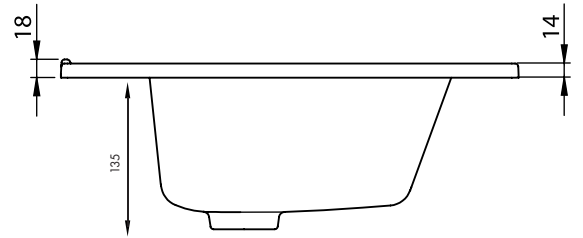

ZENITH 80

Renk Seçenekleri Color Options

Teknik Çizim Technical Drawing

Zenith 80 modeli, modern banyolar için tasarlanmış şık ve işlevsel bir granit lavabo ünitesidir. Siyah, antrasit, gri, krem, kapuçino ve beyaz olmak üzere 6 farklı ana renk seçeneğiyle sunulan bu özel seri, her dekorasyon stiline uyum sağlayarak mekânınıza estetik bir bütünlük kazandırır. Mat dokulu granit yüzeyi, çizilmelere ve yüksek ısıya karşı dirençli yapısıyla uzun ömürlü kullanım vadederken; zarif çizgileri ve modern formu sayesinde banyonuza sofistike bir dokunuş katar. Zenith 80 ile sade ama etkileyici bir atmosfer yaratın.

Designed for modern bathrooms, the Zenith 80 is a sleek and functional granite washbasin unit. Offered in six essential color options—black, anthracite, grey, cream, cappuccino, and white—it harmonizes effortlessly with any interior style, adding a touch of refined sophistication. Its matte granite surface is highly resistant to scratches and high temperatures, ensuring long-lasting durability. The minimalist form and clean lines enhance your bathroom with a contemporary and timeless appeal. Create a serene, stylish, and distinctive atmosphere with Zenith 80.