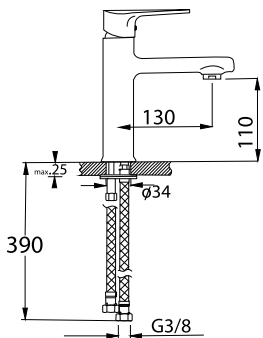

UBERTO

Savona, mutfak ve banyonuza modern bir zarafet katan tek kollu bir bataryadır. Yüksek kalite krom kaplamalı paslanmaz çelik gövdesi, çizilmelere ve korozyona karşı uzun ömürlü koruma sunar. Ergonomik kumanda kolu sayesinde su sıcaklığı ve debisi tek hareketle ayarlanabilir; entegre perlatör ise akışı yumuşatarak su tasarrufu sağlar. 360° dönebilen çıkış ucu, geniş hareket alanı sunarak her köşede konforlu kullanım vad ediyor. İnce kare profili ve parlak yüzeyiyle Savona, granit eviyelerinizin sadeliğini tamamlayacak şık bir vurgu oluşturur.

The Savona single-lever faucet brings a touch of contemporary elegance to your kitchen or bathroom. Its high-quality chrome-plated stainless steel body delivers long-lasting protection against scratches and corrosion. The ergonomic control lever allows effortless adjustment of water temperature and flow with one hand, while the integrated aerator softens the stream and promotes water savings. A 360° swivel spout ensures maximum flexibility, reaching every corner of your sink with ease. With its slim square profile and lustrous finish, Savona perfectly complements granite basins and adds a refined accent to any modern décor.

SIYAH
BLACK

ANTRASİT
ANTHRACITE

GRİ
GREY

BEYAZ
WHITE

KREM
CREAM

KAPUÇİNO
CAPPUCCINO

RENK SEÇENEKLERİ / COLOR OPTIONS