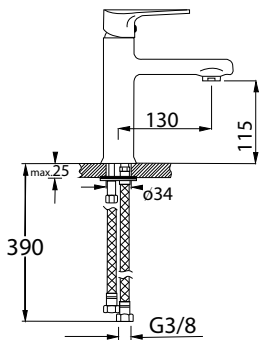

SIRENA

Savona, mutfak ve banyonuzda modern bir zarafet katan tek kollu bir bataryadır. Yüksek kalite krom kaplamalı paslanmaz çelik gövdesi, çizilmelere ve korozyona karşı uzun ömürlü koruma sunar. Ergonomik kumanda kolu sayesinde su sıcaklığı ve debisi tek hareketle ayarlanabilir; entegre perlatör ise akışı yumuşatarak su tasarrufu sağlar. 360° dönebilen çıkış ucu, geniş hareket alanı sunarak her köşede konforlu kullanım vadediyor. İnce kare profili ve parlak yüzeyiyle Savona, granit eviyelerinizin sadeliğini tamamlayacak şık bir vurgu oluşturur.

The Savona single-lever faucet brings a touch of contemporary elegance to your kitchen or bathroom. Its high-quality chrome-plated stainless steel body delivers long-lasting protection against scratches and corrosion. The ergonomic control lever allows effortless adjustment of water temperature and flow with one hand, while the integrated aerator softens the stream and promotes water savings. A 360° swivel spout ensures maximum flexibility, reaching every corner of your sink with ease. With its slim square profile and lustrous finish, Savona perfectly complements granite basins and adds a refined accent to any modern décor.

SİYAH
BLACK

ANTRASİT
ANTHRACITE

GRI
GREY

BEYAZ
WHITE

KREM
CREAM

KAPUÇİNO
CAPPUCCINO

RENK SEÇENEKLERİ / COLOR OPTIONS