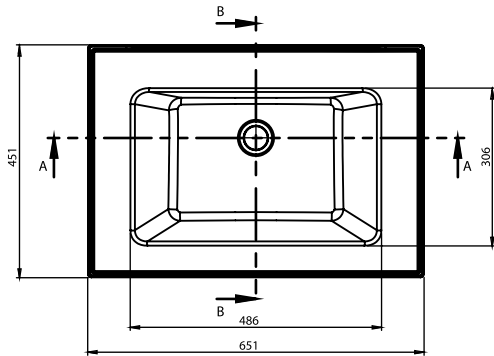

ZENITH 65

Renk Seçenekleri Color Options

SIYAH
BLACK

ANTRASİT
ANTHRACITE

GRİ
GREY

BEYAZ
WHITE

KREM
CREAM

KAPUÇİNO
CAPPUCCINO

Teknik Çizim Technical Drawing

Zenith 65 modeli, 6 farklı renk alternatifleriyle banyonuza zamansız bir duruş ve güçlü bir estetik kazandırır. Siyah, antrasit, gri, krem, kapuçino ve beyaz tonlarıyla her dekorasyon stiline uyum sağlar.

Dayanıklı granit yüzeyi, üstün işçilikle birleşerek hem modern bir görünüm hem de uzun ömürlü kullanım sunar. Kompakt ölçülerine rağmen iddialı tasarımıyla Zenith 65, banyonuza sofistike ve çağdaş bir dokunuş katar.

The Zenith 65 model brings timeless elegance and strong visual appeal to your bathroom with six distinct color options. Available in black, anthracite, grey, cream, cappuccino, and white, it seamlessly complements a variety of interior styles.

Its durable granite surface, combined with refined craftsmanship, offers both a modern look and long-lasting performance. Despite its compact size, Zenith 65 makes a bold design statement—adding a sophisticated and contemporary touch to your space.