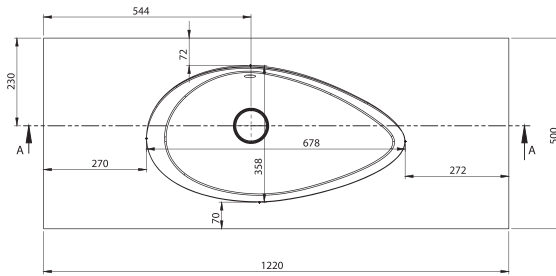

Teknik Çizim Technical Drawing

Avocado, 18 farklı renk paletiyle banyonuzun ruhunu baştan yaratır. Canlı mint yeşilinden somon tonlarının yumuşak ışıltısına; endüstriyel şıklığın simgesi koyu beton ve antrasitten kaşmir ve pudra gibi nazik tonlara kadar uzanan bu zengin seçenekler, her tarza kişisel bir dokunuş katar. Her renk, size hem kusursuz bir estetik hem de pratik bir kullanım sunar. Avocado ile kendi tarzınızı yansıtan renklerle ferah ve davetkâr bir banyo atmosferi yaratın.

Avocado reimagines the spirit of your bathroom with a palette of 18 distinctive colors. From the vibrant freshness of mint green to the soft glow of salmon tones, from the industrial elegance of dark concrete and anthracite to the gentle hues of cashmere and powder this rich spectrum brings a personal touch to every style. Each shade offers both flawless aesthetics and practical usability. With Avocado, create a fresh and inviting bathroom atmosphere that reflects your unique taste.