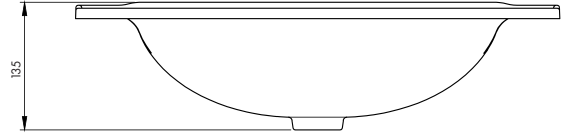

Teknik Çizim Technical Drawing

Aura 80 modeli, siyah, antrasit, gri, krem, kapuçino ve beyaz olmak üzere 6 farklı renk seçeneğiyle banyonuza hem güçlü hem de zarif bir atmosfer kazandırır. Mint yeşili ve pudra tonlarını andıran yumuşak geçişlerden, mat siyah ve antrasit gibi çarpıcı renklere kadar uzanan paletiyle her dekorasyon tarzına uyum sağlar.

Sağlam granit yüzeyi ve akıcı hatlara sahip tasarımıyla hem uzun ömürlü kullanım hem de estetik bir bütünlük sunar. Aura 80 ile banyonuza modern, sofistike ve kararlı bir duruş katın.

Aura 80 offers a bold and elegant atmosphere with six versatile color options: black, anthracite, grey, cream, cappuccino, and white. From soft tones reminiscent of mint green and powder, to striking shades like matte black and deep anthracite, it blends seamlessly with any interior style.

Its durable granite surface and fluid design lines provide both lasting performance and visual harmony. Add a sophisticated and confident presence to your bathroom with Aura 80.