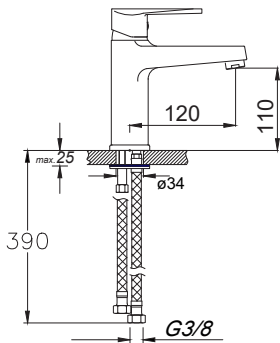

SAVONA

Savona, mutfak ve banyonuza modern bir zarafet katan tek kollu bir bataryadır. Yüksek kalite krom kaplamalı paslanmaz çelik gövdesi, çizilmelere ve korozyona karşı uzun ömürlü koruma sunar. Ergonomik kumanda kolu sayesinde su sıcaklığı ve debisi tek hareketle ayarlanabilir; entegre perlatör ise akışı yumuşatarak su tasarrufu sağlar. 360° dönebilen çıkış ucu, geniş hareket alanı sunarak her köşede konforlu kullanım vadediyor. İnce kare profili ve parlak yüzeyiyle Savona, granit eviyelerinizin sadeliğini tamamlayacak şık bir vurgu oluşturur.

The Savona single-lever faucet brings a touch of contemporary elegance to your kitchen or bathroom. Its high-quality chrome-plated stainless steel body delivers long-lasting protection against scratches and corrosion. The ergonomic control lever allows effortless adjustment of water temperature and flow with one hand, while the integrated aerator softens the stream and promotes water savings. A 360° swivel spout ensures maximum flexibility, reaching every corner of your sink with ease. With its slim square profile and lustrous finish, Savona perfectly complements granite basins and adds a refined accent to any modern décor.

SİYAH
BLACK

ANTRASİT
ANTHRACITE

GRİ
GREY

BEYAZ
WHITE

KREM
CREAM

KAPUÇİNO
CAPPUCCINO

RENK SEÇENEKLERİ / COLOR OPTIONS