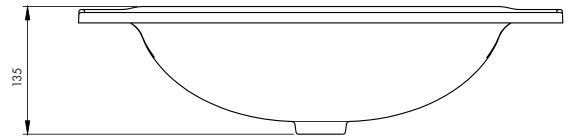

Teknik Çizim Technical Drawing

Aura 65 modeli, doğadan ilham alan 6 ana renk seçeneğiyle banyonuza sıcaklık ve zarafet kazandırır. Siyah, antrasit, gri, krem, kapuçino ve beyaz tonlarıyla her dekorasyon stiline uyum sağlayarak zamansız bir estetik sunar.

Granit yüzeyin dayanıklılığı, özenli işçilikle birleşerek hem uzun ömürlü kullanım hem de görsel bütünlük sağlar. Kompakt formuyla işlevselliği estetikle buluşturan Aura 65, banyonuza huzurlu, modern ve dengeli bir atmosfer kazandırır.

The Aura 65 model brings warmth and refined elegance to your bathroom with six nature-inspired core color options. With tones like black, anthracite, grey, cream, cappuccino, and white, it blends seamlessly into any interior style while offering timeless aesthetic appeal.

Its durable granite surface, combined with meticulous craftsmanship, ensures both long-lasting performance and visual harmony. With its compact form and functional elegance, Aura 65 adds a calm, modern, and balanced atmosphere to your bathroom.