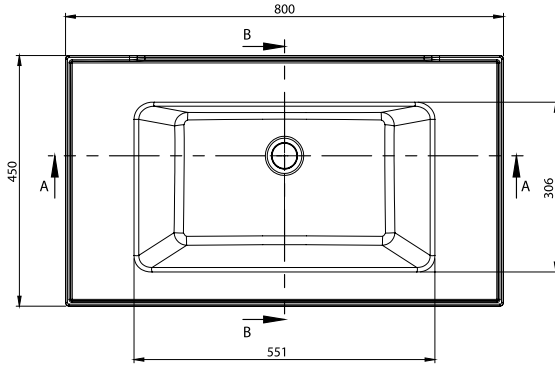

ZENITH 80

Renk Seçenekleri Color Options

Teknik Çizim Technical Drawing

Zenith 80 modeli, modern banyolar için tasarlanmış şık ve işlevsel bir granit lavabo ünitesidir. Siyah, antrasit, gri, krem, kapuçino ve beyaz olmak üzere 6 farklı ana renk seçeneğiyle sunulan bu özel seri, her dekorasyon stiline uyum sağlayarak mekânınıza estetik bir bütünlük kazandırır. Mat dokulu granit yüzeyi, çizilmelere ve yüksek ısıya karşı dirençli yapısıyla uzun ömürlü kullanım vadederken; zarif çizgileri ve modern formu sayesinde banyonuza sofistike bir dokunuş katar. Zenith 80 ile sade ama etkileyici bir atmosfer yaratın.

Designed for modern bathrooms, the Zenith 80 is a sleek and functional granite washbasin unit. Offered in six essential color options—black, anthracite, grey, cream, cappuccino, and white—it harmonizes effortlessly with any interior style, adding a touch of refined sophistication. Its matte granite surface is highly resistant to scratches and high temperatures, ensuring long-lasting durability. The minimalist form and clean lines enhance your bathroom with a contemporary and timeless appeal. Create a serene, stylish, and distinctive atmosphere with Zenith 80.