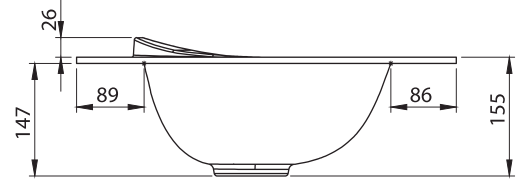

Teknik Çizim Technical Drawing

Avocado, 18 farklı renk paletiyle banyonuzun ruhunu baştan yaratır. Canlı mint yeşilinden somon tonlarının yumuşak ışıltısına; endüstriyel şıklığın simgesi koyu beton ve antrasitten kaşmir ve pudra gibi nazik tonlara kadar uzanan bu zengin seçenekler, her tarza kişisel bir dokunuş katar. Her renk, size hem kusursuz bir estetik hem de pratik bir kullanım sunar. Avocado ile kendi tarzınızı yansıtan renklerle ferah ve davetkâr bir banyo atmosferi yaratın.

Avocado reimagines the spirit of your bathroom with a palette of 18 distinctive colors. From the vibrant freshness of mint green to the soft glow of salmon tones, from the industrial elegance of dark concrete and anthracite to the gentle hues of cashmere and powder this rich spectrum brings a personal touch to every style. Each shade offers both flawless aesthetics and practical usability. With Avocado, create a fresh and inviting bathroom atmosphere that reflects your unique taste.