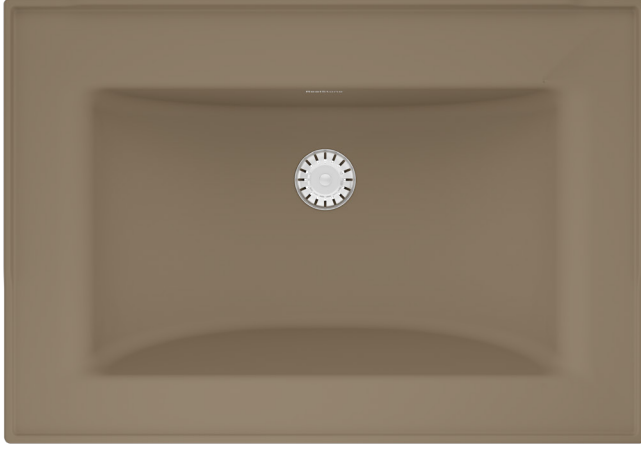

Ürün Bilgileri Product Details