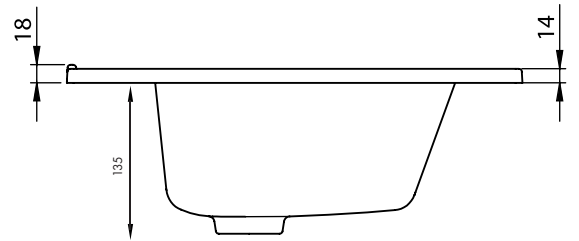

ZENITH 65

Renk Seçenekleri Color Options

SIYAH
BLACK

ANTRASİT
ANTHRACITE

GRİ
GREY

BEYAZ
WHITE

KREM
CREAM

KAPUÇİNO
CAPPUCCINO

Teknik Çizim Technical Drawing

Zenith 65 modeli, 6 farklı renk alternatifleriyle banyonuza zamansız bir duruş ve güçlü bir estetik kazandırır. Siyah, antrasit, gri, krem, kapuçino ve beyaz tonlarıyla her dekorasyon stiline uyum sağlar.

Dayanıklı granit yüzeyi, üstün işçilikle birleşerek hem modern bir görünüm hem de uzun ömürlü kullanım sunar. Kompakt ölçülerine rağmen iddialı tasarımıyla Zenith 65, banyonuza sofistike ve çağdaş bir dokunuş katar.

The Zenith 65 model brings timeless elegance and strong visual appeal to your bathroom with six distinct color options. Available in black, anthracite, grey, cream, cappuccino, and white, it seamlessly complements a variety of interior styles.

Its durable granite surface, combined with refined craftsmanship, offers both a modern look and long-lasting performance. Despite its compact size, Zenith 65 makes a bold design statement—adding a sophisticated and contemporary touch to your space.