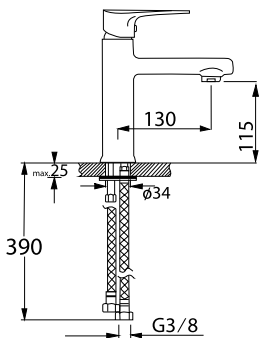

MAYRA

Mayra, mutfak ve banyonuza modern bir zarafet katan tek kollu bir bataryadır. Yüksek kalite krom kaplamalı paslanmaz çelik gövdesi, çizilmelere ve korozyona karşı uzun ömürlü koruma sunar. Ergonomik kumanda kolu sayesinde su sıcaklığı ve debisi tek hareketle ayarlanabilir; entegre perlatör ise akışı yumuşatarak su tasarrufu sağlar. 360° dönebilen çıkış ucu, geniş hareket alanı sunarak her köşede konforlu kullanım vad ediyor. İnce kare profili ve parlak yüzeyiyle Mayra, granit eviyelerinizin sadeliğini tamamlayacak şık bir vurgu oluşturur.

The Savona single-lever faucet brings a touch of contemporary elegance to your kitchen or bathroom. Its high-quality chrome-plated stainless steel body delivers long-lasting protection against scratches and corrosion. The ergonomic control lever allows effortless adjustment of water temperature and flow with one hand, while the integrated aerator softens the stream and promotes water savings. A 360° swivel spout ensures maximum flexibility, reaching every corner of your sink with ease. With its slim square profile and lustrous finish, Savona perfectly complements granite basins and adds a refined accent to any modern décor.

SİYAH
BLACK

ANTRASİT
ANTHRACITE

GRİ
GREY

BEYAZ
WHITE

KREM
CREAM

KAPUÇİNO
CAPPUCCINO

RENK SEÇENEKLERİ / COLOR OPTIONS